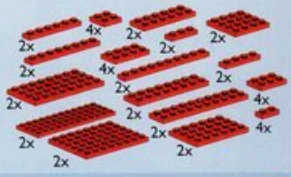

C. #5161 Inverted Roof Bricks
16 pieces. $2.99

L. Brick Separator

Everyone needs one! This tool makes it a snap to pull those small plates apart.
#630 Brick Separator $1.99 1x